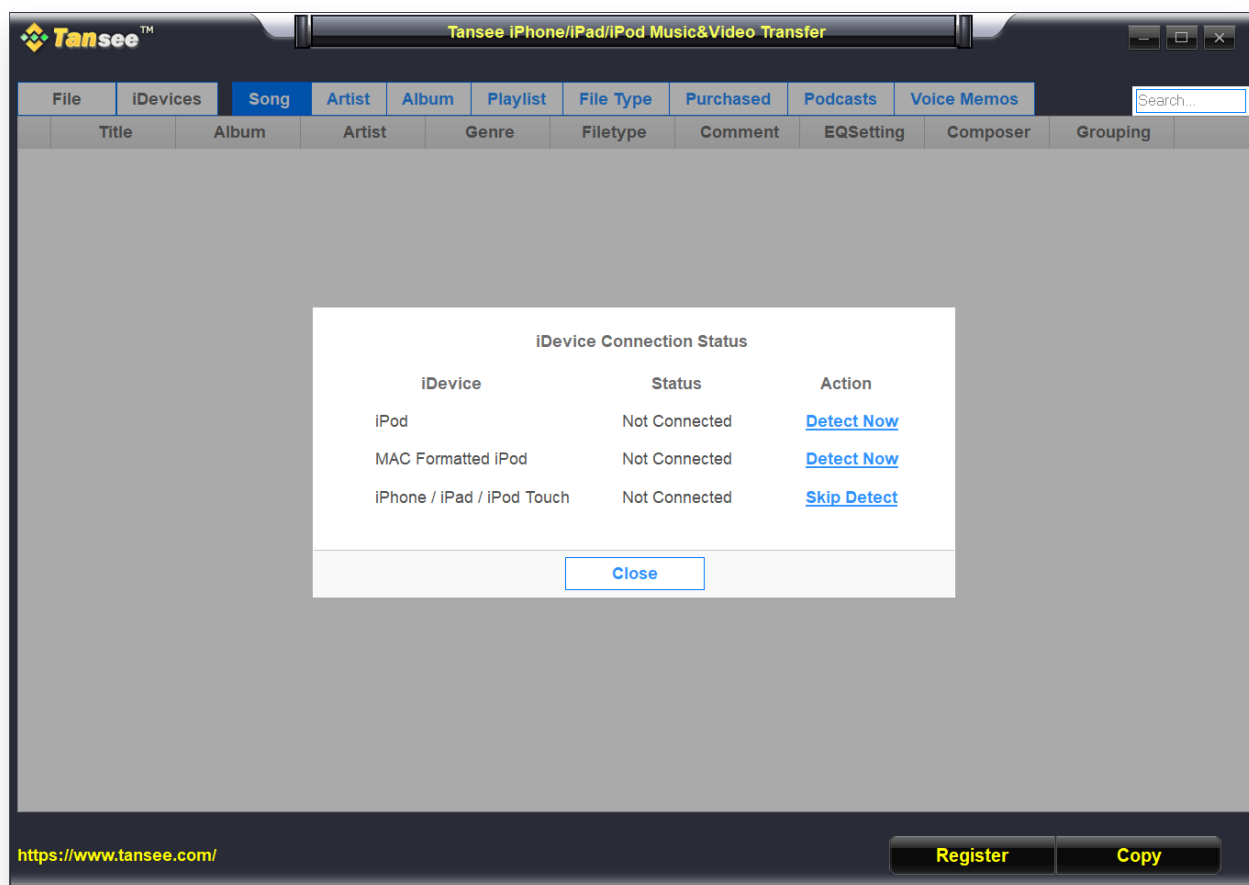

如何將音樂和影片從 iPhone 傳輸到 PC ？

- 1** Please download and install the latest version of Tansee iOS Music & Video Transfer [here](#).
Additionally, ensure that you have installed the [latest version of iTunes](#) and verified that it is able to read your iPhone, iPad or iPod Touch.
- 2** Open Tansee iOS Music & Video Transfer on your computer.
- 3** Connect your iPhone or iPad or iPod to your PC with a USB cable.
Tansee will show an Import screen with all the songs and videos that are on your connected device.

If asked, unlock your iOS or iPadOS device using your passcode. If you see a prompt on your iOS or iPadOS device asking you to Trust This Computer, tap Trust to continue.

- 4** After Tansee displays all songs and videos, choose files you would like to copy, and click the button labeled "Copy" which can be found at the bottom of the screen.